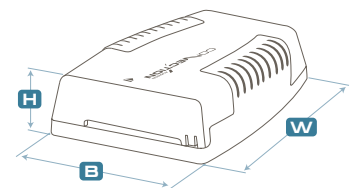

SLI 2

SLI 4

CODE..... 64107015
 DESCRIPTION..... SLI 4 - Speaker level interface
 4 channels
 COLOUR..... Silver painting and traslucent black
 SIZE..... B x H x W
 SET..... 1 pc
 PACKAGING..... Blister
 INNER CARTON 4 pcs
 OUTER CARTON 16 pcs

SLI 4

Input power max	25 W
Stepdown	4:1
T.H.D.	100 Hz - 0.7 % 1 KHz - 0.15 % 10 KHz - 0.2 %
Bandwidth (-3db)	15 Hz ÷ 75 KHz
S/N ratio	>107 dB
Crosstalk	>55 dB (10 KHz)
Input impedance	100 Ohm
Output impedance	10 KOhm
VDC	8 ÷ 15 VDC
Remote Out	12 VDC - 100 mA
Size (BxHxW) mm	SLI 2 59x30x98 SLI 4 99x30x108

SLI2; input terminal with low contact resistance

SLI2; RCA chroded output

SLI4; input terminal with low contact resistance

SLI4; RCA chroded output

SLI 2

SLI 4

ART™ (Automatic Remote Turn-On)